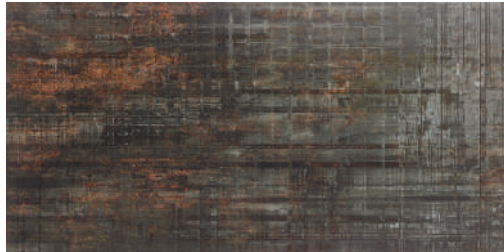

Hammerman

Hammerman Antracite
50x100
8160