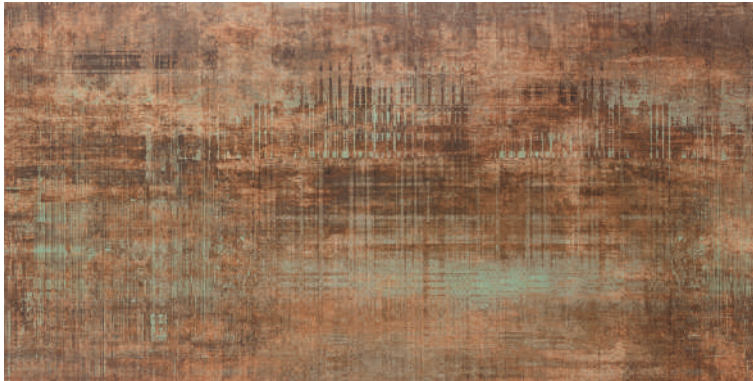

A shirtless man with a muscular physique is performing a handstand on a large, dark metal hoop. He is wearing blue jeans and black sneakers with white socks. He is positioned in the center of the frame, with his arms extended to hold the hoop. The background is a wall made of large, weathered metal panels. The word "VENETO" is written in large, bold, black letters on the wall, with a glowing effect around the letters. The floor is made of dark, textured metal plates.

VENETO

HAMMERMAN

Hammerman

Hammerman Antracite Mosaic 
30x30 8755

Hammerman Antracite 
50x100
15 Different designs / 15 Diseños distintos

8160

Hammerman

Hammerman Cooper Mosaic 
30x30 8755