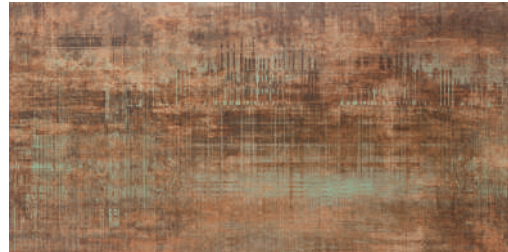

Hammerman Cooper
50x100
8160