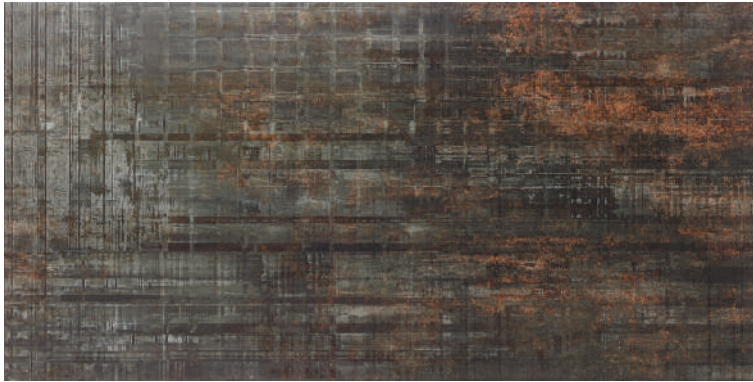

A shirtless man with a muscular physique is performing a handstand on a large, dark metal hoop. He is wearing blue jeans and black sneakers with white socks. He is positioned in the center of the frame, with his arms extended to hold the hoop. The background is a wall made of large, weathered metal panels. The word "VENETO" is written in large, bold, black letters on the wall, with a glowing effect around the letters. The floor is made of dark, textured metal plates.

VENETO

HAMMERMAN

Hammerman

Hammerman Antracite Mosaic 
30x30 8755

Hammerman Antracite 
50x100
15 Different designs / 15 Diseños distintos

8160

Hammerman

Hammerman Cooper Mosaic 
30x30 8755